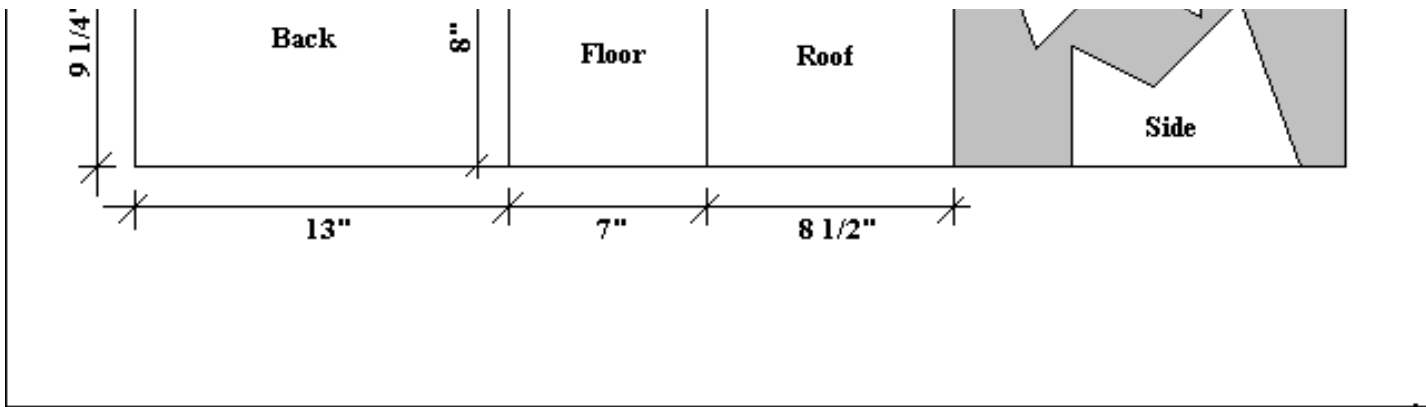

## American Robin and Barn Swallow

The American robin is one of the most commonly known urban birds and is a joy to welcome back in the spring. A shelf as described below can be placed on the wall near a window where the birds can be observed throughout the nesting season or to a tree trunk or post 6-10 feet above the ground. Barn swallows will also utilize this shelf structure and may be encouraged to nest away from a doorway or other inconvenient location if presented with this opportunity.

Lumber: One 1" x 10" x 4'0"