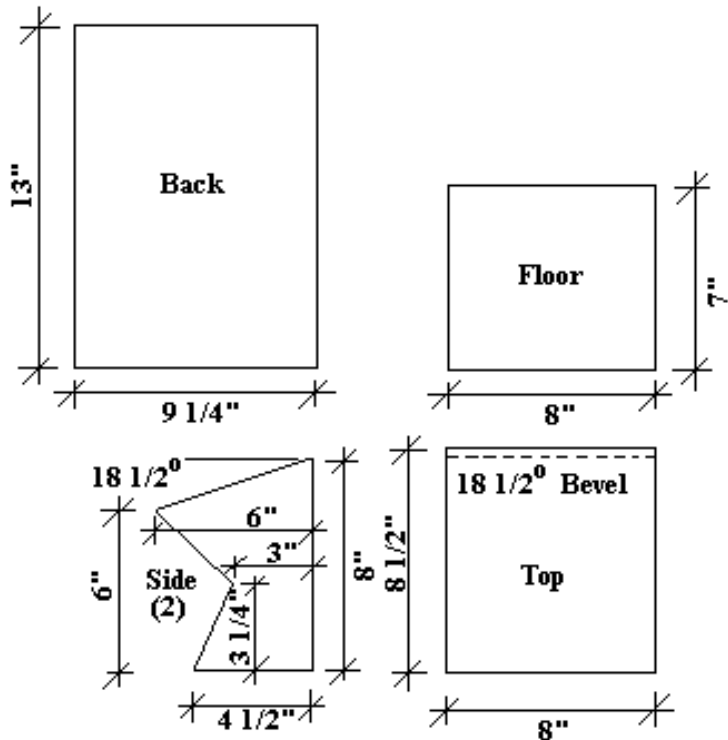

## American Robin and Barn Swallow

The American robin is one of the most commonly known urban birds and is a joy to welcome back in the spring. A shelf as described below can be placed on the wall near a window where the birds can be observed throughout the nesting season or to a tree trunk or post 6-10 feet above the ground. Barn swallows will also utilize this shelf structure and may be encouraged to nest away from a doorway or other inconvenient location if presented with this opportunity.

Lumber: One 1" x 10" x 4'0"