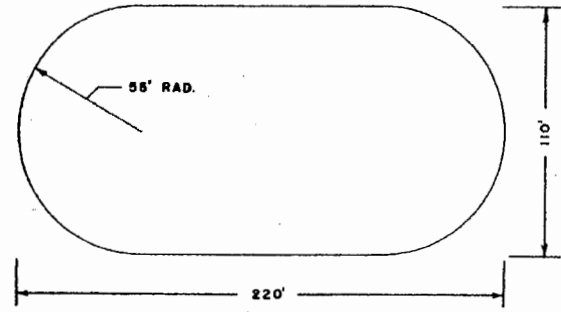

OUTDOORS

INDOORS

HORSE SHOW RINGS
SCALE: 1" = 40'

SIZES RECOMMENDED BY THE NATIONAL HORSE SHOW ASSOCIATION

FRONT VIEW

SECTION

BOARD FENCE DETAIL
SCALE: 3/8" = 1'-0"

ALTERNATE SECTION

FRONT VIEW

SECTION

NATURAL RAIL FENCE DETAIL
SCALE: 3/8" = 1'-0"

FRONT VIEW

SECTION

MOVABLE FENCE DETAIL
SCALE: 3/8" = 1'-0"

HORSE SHOW RINGS

VA. '67 EX. 6015 SHEET 1 OF 1