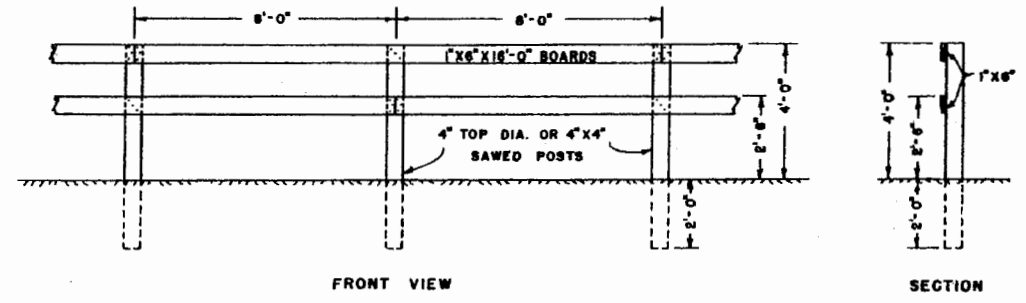

OUTDOORS

INDOORS

HORSE SHOW RINGS
SCALE: 1" = 40'

SIZES RECOMMENDED BY THE NATIONAL HORSE SHOW ASSOCIATION

FRONT VIEW

SECTION

BOARD FENCE DETAIL
SCALE: 3/8" = 1'-0"

ALTERNATE SECTION

FRONT VIEW

SECTION

NATURAL RAIL FENCE DETAIL
SCALE: 3/8" = 1'-0"

FRONT VIEW

SECTION

MOVABLE FENCE DETAIL
SCALE: 3/8" = 1'-0"

HORSE SHOW RINGS

VA. '67 EX. 6015 SHEET 1 OF 1