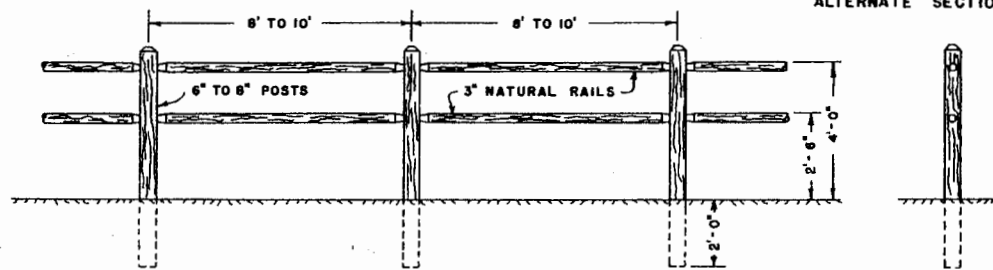

OUTDOORS

INDOORS

HORSE SHOW RINGS
SCALE: 1" = 40'

SIZES RECOMMENDED BY THE NATIONAL HORSE SHOW ASSOCIATION

FRONT VIEW

SECTION

BOARD FENCE DETAIL
SCALE: 3/8" = 1'-0"

ALTERNATE SECTION

FRONT VIEW

SECTION

NATURAL RAIL FENCE DETAIL
SCALE: 3/8" = 1'-0"

FRONT VIEW

SECTION

MOVABLE FENCE DETAIL
SCALE: 3/8" = 1'-0"

HORSE SHOW RINGS

VA. '67 EX. 6015 SHEET 1 OF 1