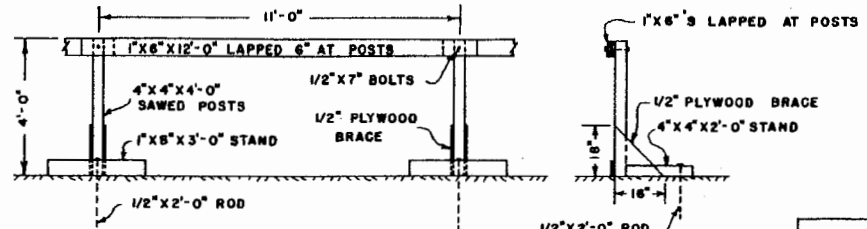

OUTDOORS

INDOORS

HORSE SHOW RINGS
SCALE: 1" = 40'

SIZES RECOMMENDED BY THE NATIONAL HORSE SHOW ASSOCIATION

FRONT VIEW

SECTION

BOARD FENCE DETAIL
SCALE: 3/8" = 1'-0"

ALTERNATE SECTION

FRONT VIEW

SECTION

NATURAL RAIL FENCE DETAIL
SCALE: 3/8" = 1'-0"

FRONT VIEW

SECTION

MOVABLE FENCE DETAIL
SCALE: 3/8" = 1'-0"

HORSE SHOW RINGS

VA. '67 EX. 6015 SHEET 1 OF 1